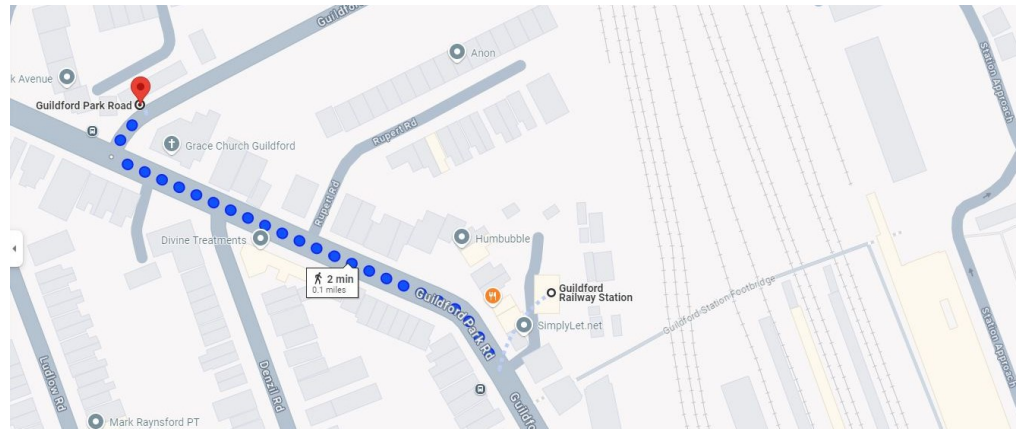

For WhatsApp notifications of time changes or delays please scan the QR code or email stc@surrey.ac.uk requesting the link

The collection and drop-off points are:

Guildford

Junction of Guildford Park Road and University of Surrey rear entrance (Grace Church Guildford)

200m from the station rear entrance / exit

Surrey Research Park

- Surrey Technology Centre (STC)
- Tycho House (SSTI)

Times of Service			
From Guildford		From Tycho House	From STC
Service No.1	Service No.2		
07:30	07:15	16:15	16:10
07:50	07:40	16:45	16:40
08:15	08:00	17:15	17:20
08:40	08:30	17:45	17:50
09:05	08:50	18:15	18:20
09:30	09:15	18:40	18:45
10:00	09:40		
Location	Map		

Guildford Park Road
(alley just behind the
Church)

<https://maps.app.goo.gl/1SgbiM9FWHWHBUhZn6>

STC

<https://maps.app.goo.gl/ggRJYh2bnkoa7bRj8>

SSTI

<https://maps.app.goo.gl/tLv1qSYD166qK8yF9>