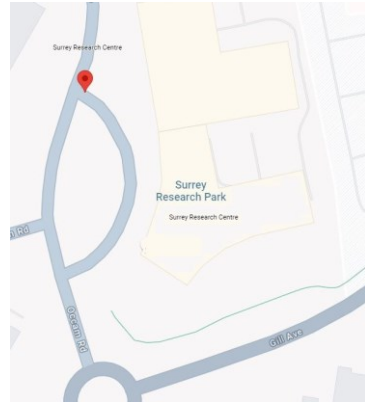

For WhatsApp notifications of time changes or delays please scan the QR code or email stc@surrey.ac.uk requesting the link

The collection and drop-off points are:

Guildford

Junction of Guildford Park Road and University of Surrey rear entrance (Grace Church Guildford)

200m from the station rear entrance / exit

Surrey Research Park

- Surrey Technology Centre (STC)
- Tycho House (SSTI)

Times of Service			
From Guildford		From Tycho House	From STC
Service No.1	Service No.2		
07:30	07:15	16:15	16:10
07:50	07:40	16:45	16:40
08:15	08:00	17:15	17:20
08:40	08:30	17:45	17:50
09:05	08:50	18:15	18:20
09:30	09:15	18:40	18:45
10:00	09:40		
Location	Map		

Guildford Park Road
(alley just behind the
Church)

<https://maps.app.goo.gl/1SgbiM9FWHWHBUhZn6>

STC

<https://maps.app.goo.gl/ggRJYh2bnkoa7bRj8>

SSTI

<https://maps.app.goo.gl/tLv1qSYD166qK8yF9>